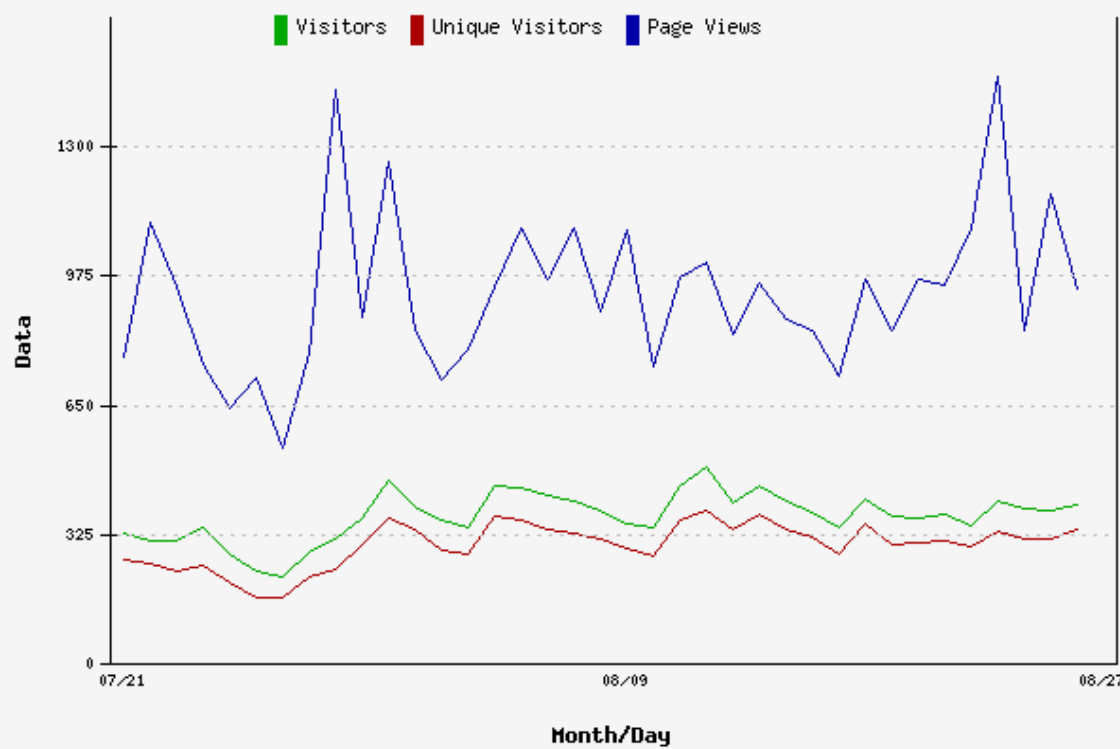

**These Traffic Facts reports display traffic and visitor activity for the Web site locombianos.com.**

**Date range: 07-21-08 to 08-27-08**

**Copyright © 2003 - 2008. All rights reserved.**

**Report created by Traffic Facts for <http://www.locbianos.com> on 08-27-08**

The Summary Report provides an overview of the number of visitors to the site - unique and total visitors - and overall number of pages viewed by those visitors within a given period of time.

**Summary**

The Visitor Report shows the numbers of unique and total visitors to the site, thus providing an overview of site traffic for the selected period of time.

This report shows the number of times the Web site's pages have been accessed within a given time frame.