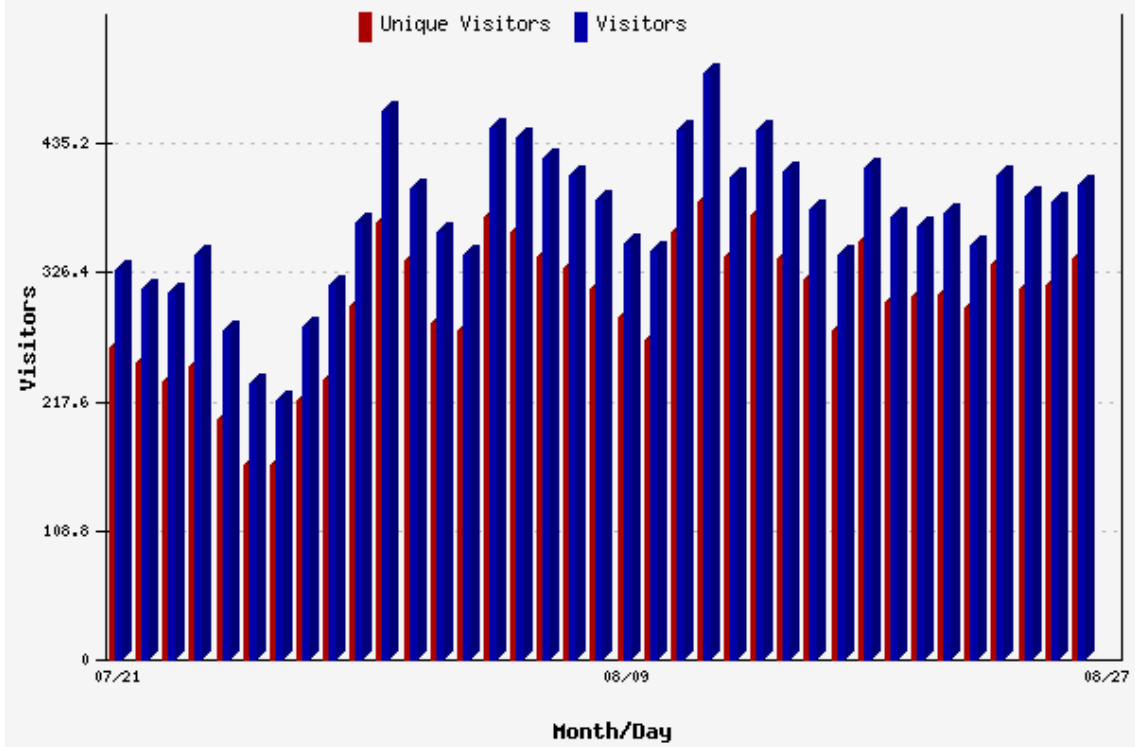

The Visitor Report shows the numbers of unique and total visitors to the site, thus providing an overview of site traffic for the selected period of time.

Visitors

Date	Unique Visitors	Visitors
Jul 21, 2008	264	329
Jul 22, 2008	251	312
Jul 23, 2008	234	310
Jul 24, 2008	247	342
Jul 25, 2008	203	277
Jul 26, 2008	165	233
Jul 27, 2008	165	219
Jul 28, 2008	218	280
Jul 29, 2008	236	316
Jul 30, 2008	298	369
Jul 31, 2008	368	462
Aug 01, 2008	336	397
Aug 02, 2008	284	360
Aug 03, 2008	278	342
Aug 04, 2008	373	449
Aug 05, 2008	360	441
Aug 06, 2008	340	423
Aug 07, 2008	331	408
Aug 08, 2008	313	387
Aug 09, 2008	289	351