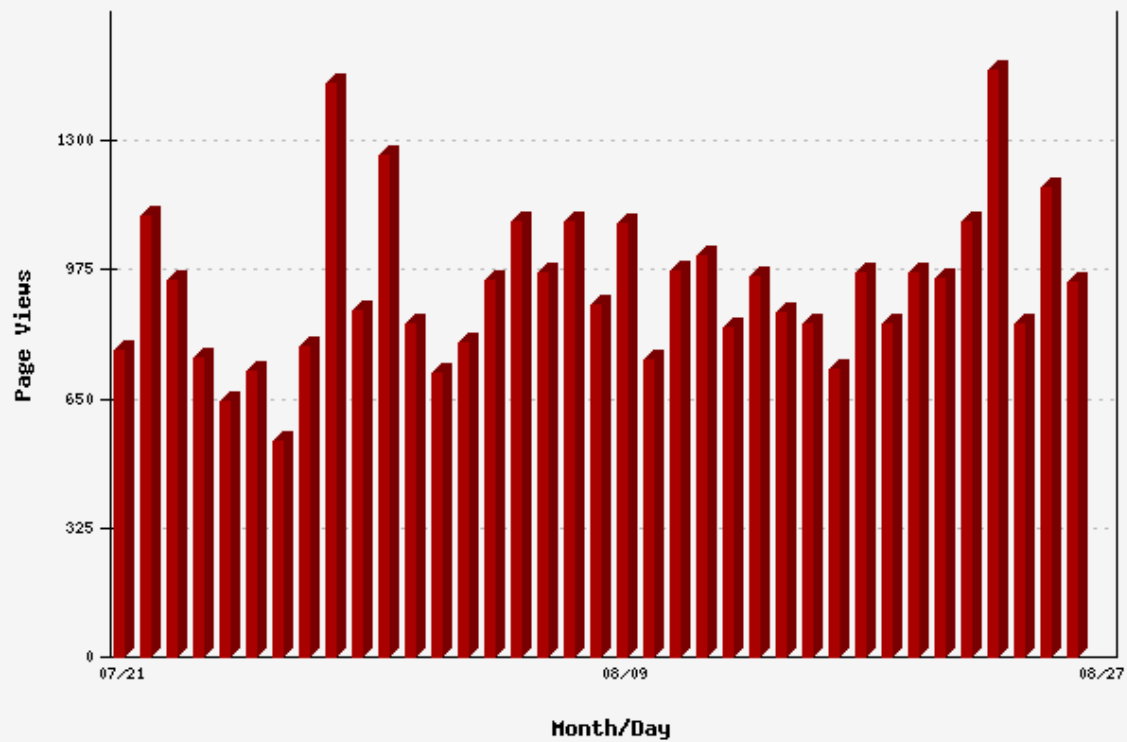

This report shows the number of times the Web site's pages have been accessed within a given time frame.

Page Views

Date	Page Views	Percentage
Jul 21, 2008	770	2.23
Jul 22, 2008	1,108	3.21
Jul 23, 2008	946	2.74
Jul 24, 2008	755	2.19
Jul 25, 2008	643	1.87
Jul 26, 2008	721	2.09
Jul 27, 2008	545	1.58
Jul 28, 2008	780	2.26
Jul 29, 2008	1,444	4.19
Jul 30, 2008	874	2.54
Jul 31, 2008	1,263	3.66
Aug 01, 2008	837	2.43
Aug 02, 2008	716	2.08
Aug 03, 2008	790	2.29
Aug 04, 2008	947	2.75
Aug 05, 2008	1,096	3.18
Aug 06, 2008	966	2.80
Aug 07, 2008	1,097	3.18
Aug 08, 2008	884	2.56
Aug 09, 2008	1,092	3.17